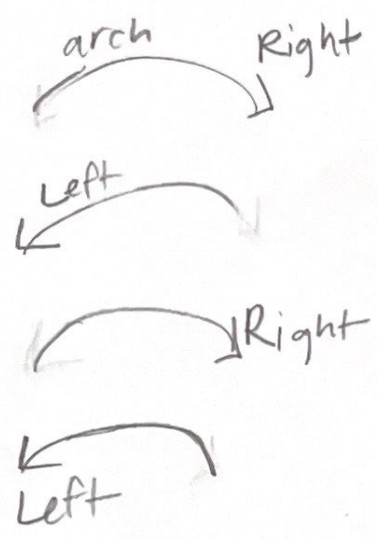

Hava Nashira
Red scarf pattern

Green

White